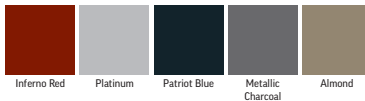

Premium Colors