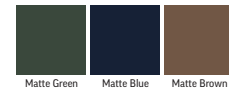

Matte Colors