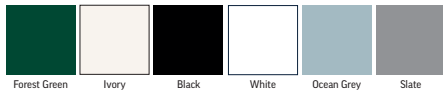

Color Options

Standard Colors