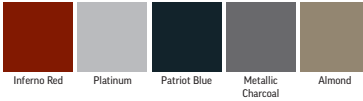

Premium Colors