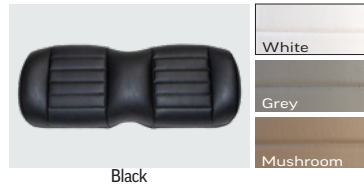

RXV 2

2-Passenger

	VALOR®		FREEDOM®
TRIM	Crafted for carefree adventures.		Enjoy the freedom to go your own way.
PACKAGE	S	S+	N/A
POWERTRAIN	48V or 13.5 hp Gas		ELITE Lithium or 13.5 hp Gas
HEIGHT	Standard		Standard
TIRES	Kenda K500 20x8-10, Black Steel Wheels	Hole-N-One, 20x9-12, Rogue Alloy Wheel	Choose Your Own
DECALS	Black	Metallic	Metallic
HEADLIGHTS	LED		LED
TURN SIGNAL	-	In-Dash	Choose Your Own
SEATS	Standard		Choose Your Own
KEY TYPE	Common	Unique	Unique
COLORS	Black, Bright White, Inferno Red, Platinum, Matte Green		All Colors Shown Below

Technology Package

Elevate your driving experience on ELiTE lithium vehicles with the E-Z-GO Technology Package. The package includes the IntelliScreen™, 28 in. ECOXGEAR Elite speaker, USB-A & USB-C ports, and interior accent lights to enhance your golf cart ride.

Color Options

Standard Colors

Premium Colors

Matte Colors

Seat Options

Signature

Premium

Standard

Tire & Wheel Options